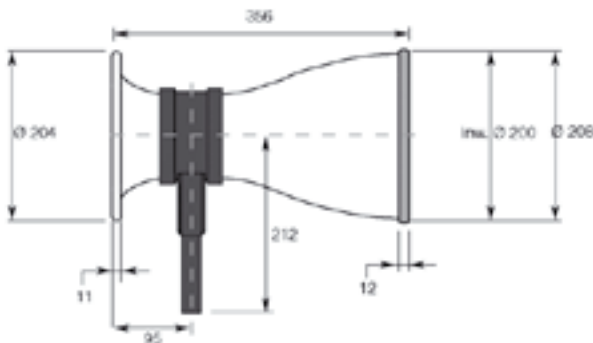

The LCA301 vane anemometer has a reversible 100mm head. This allows readings at supply and extract grilles. This instrument provides accurate en reliable readings everytime.

The VentiFlow displays readings in metric or imperial mode and has an integration time of 3 seconds. The VentiFlow is supplied with a 9V battery, calibration certificate, manual and carrying case.

For air volume a graph is provided where at a measured velocity the belonging air quantity can be read.

Features of the VentiFlow[®]

- integration time: 3 seconds
- instrument and hood can be disconnected easily and used separately.

Backpressure compensation

For measurements with zero pressure drop we have the **FlowFinder**[®] available .

TECHNICAL SPECIFICATIONS

measuring range	0,25 .. 30 m/s 7 .. 300 m ³ /h* 2 .. 83 dm ³ /sec
accuracy	1 .. 12 m/s
anemometer	< +/-5% of measured value 12 .. 30 m/s < +/-2% of end value
integration time	3 seconds
battery	1x 9V (life span approximately 50 hours in use) with indication for replacement
dimensions	
LCA -301	110 x 40 x 265 mm
hood	130.2
	see drawing on the left